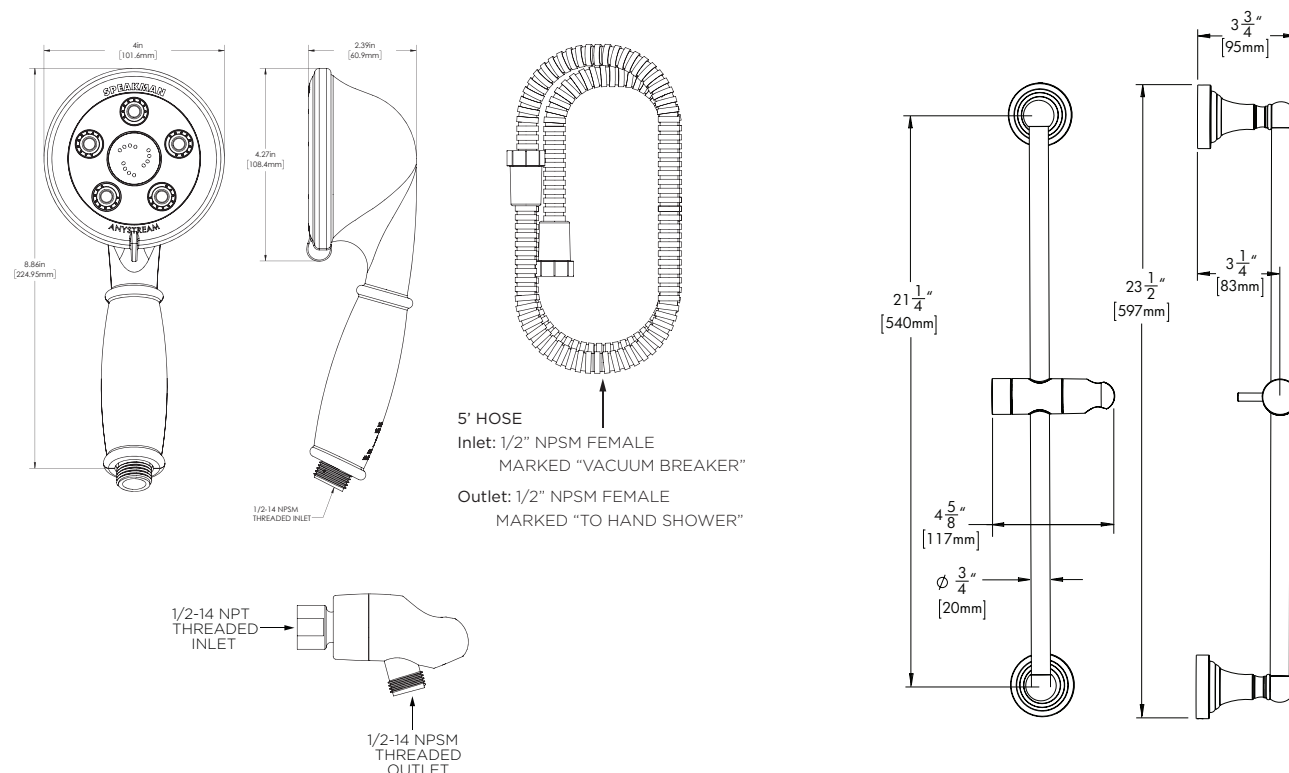

### FEATURES:

- Hotel-inspired traditional design.
- VS-3011 Anystream Chelsea hand shower.  
60 in. hose with built-in vacuum breaker & arm bracket.
- SA-1102 22 inch slide bar.
- For use with standard U.S. plumbing connections.
- Arm & flange not included.

### DIMENSIONS:

NOTE: 1. All dimensions are in inches (millimeters) unless otherwise specified and are subject to change without notice.

Architect/Engineer Approval Space:

SPEAKMAN  
400 ANCHOR MILL ROAD  
NEW CASTLE, DE 19720